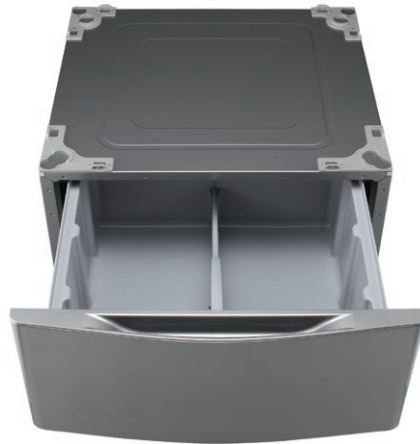

## 29" Pedestal Storage Drawer

- Elevates appliances off the floor by more than a foot for more comfortable loading and unloading
- Spacious drawer helps minimize laundry room clutter
- Compatible with Select LG 29" Front Load Washers and Dryers

### COLOR AVAILABILITY

● WDP5V – Graphite Steel

### CONVENIENCE

Spacious Storage Drawer	Yes
Removable Drawer Divider	Yes
Leveling Legs	4 Adjustable Legs

### DIMENSIONS

Product (W x H x D)	29" x 13 5/8" x 29 1/2"
Depth with Drawer Open	44 3/4"
Approx. Weight (Product)	57.3 lbs.